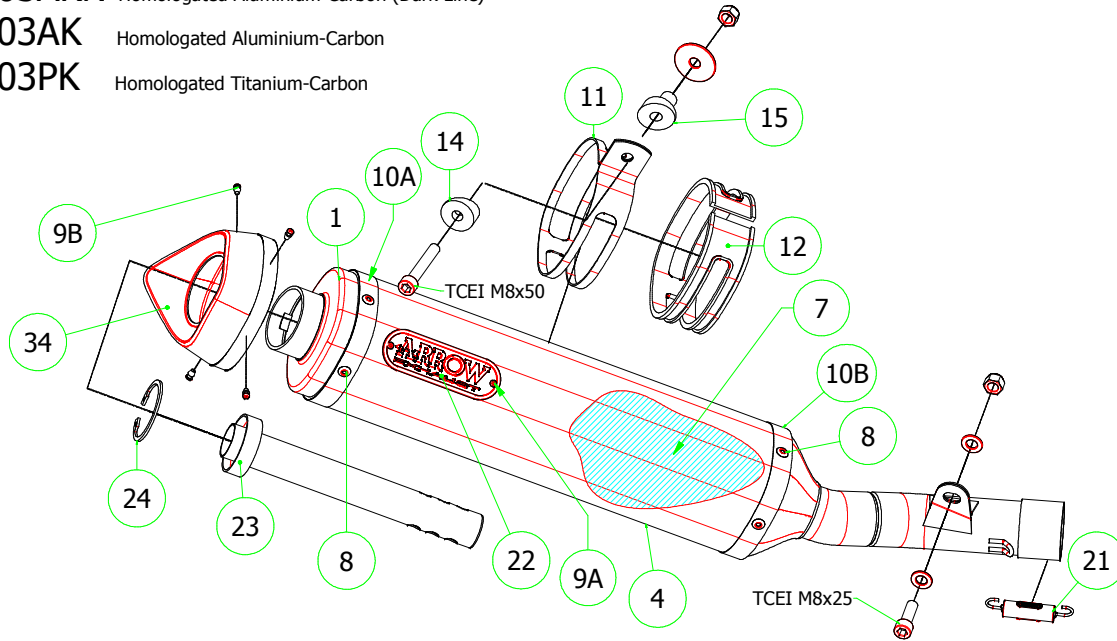

Yamaha YZF-R 125 '14

- 51503AKN Homologated Aluminium-Carbon (Dark Line)
- 51503AK Homologated Aluminium-Carbon
- 51503PK Homologated Titanium-Carbon