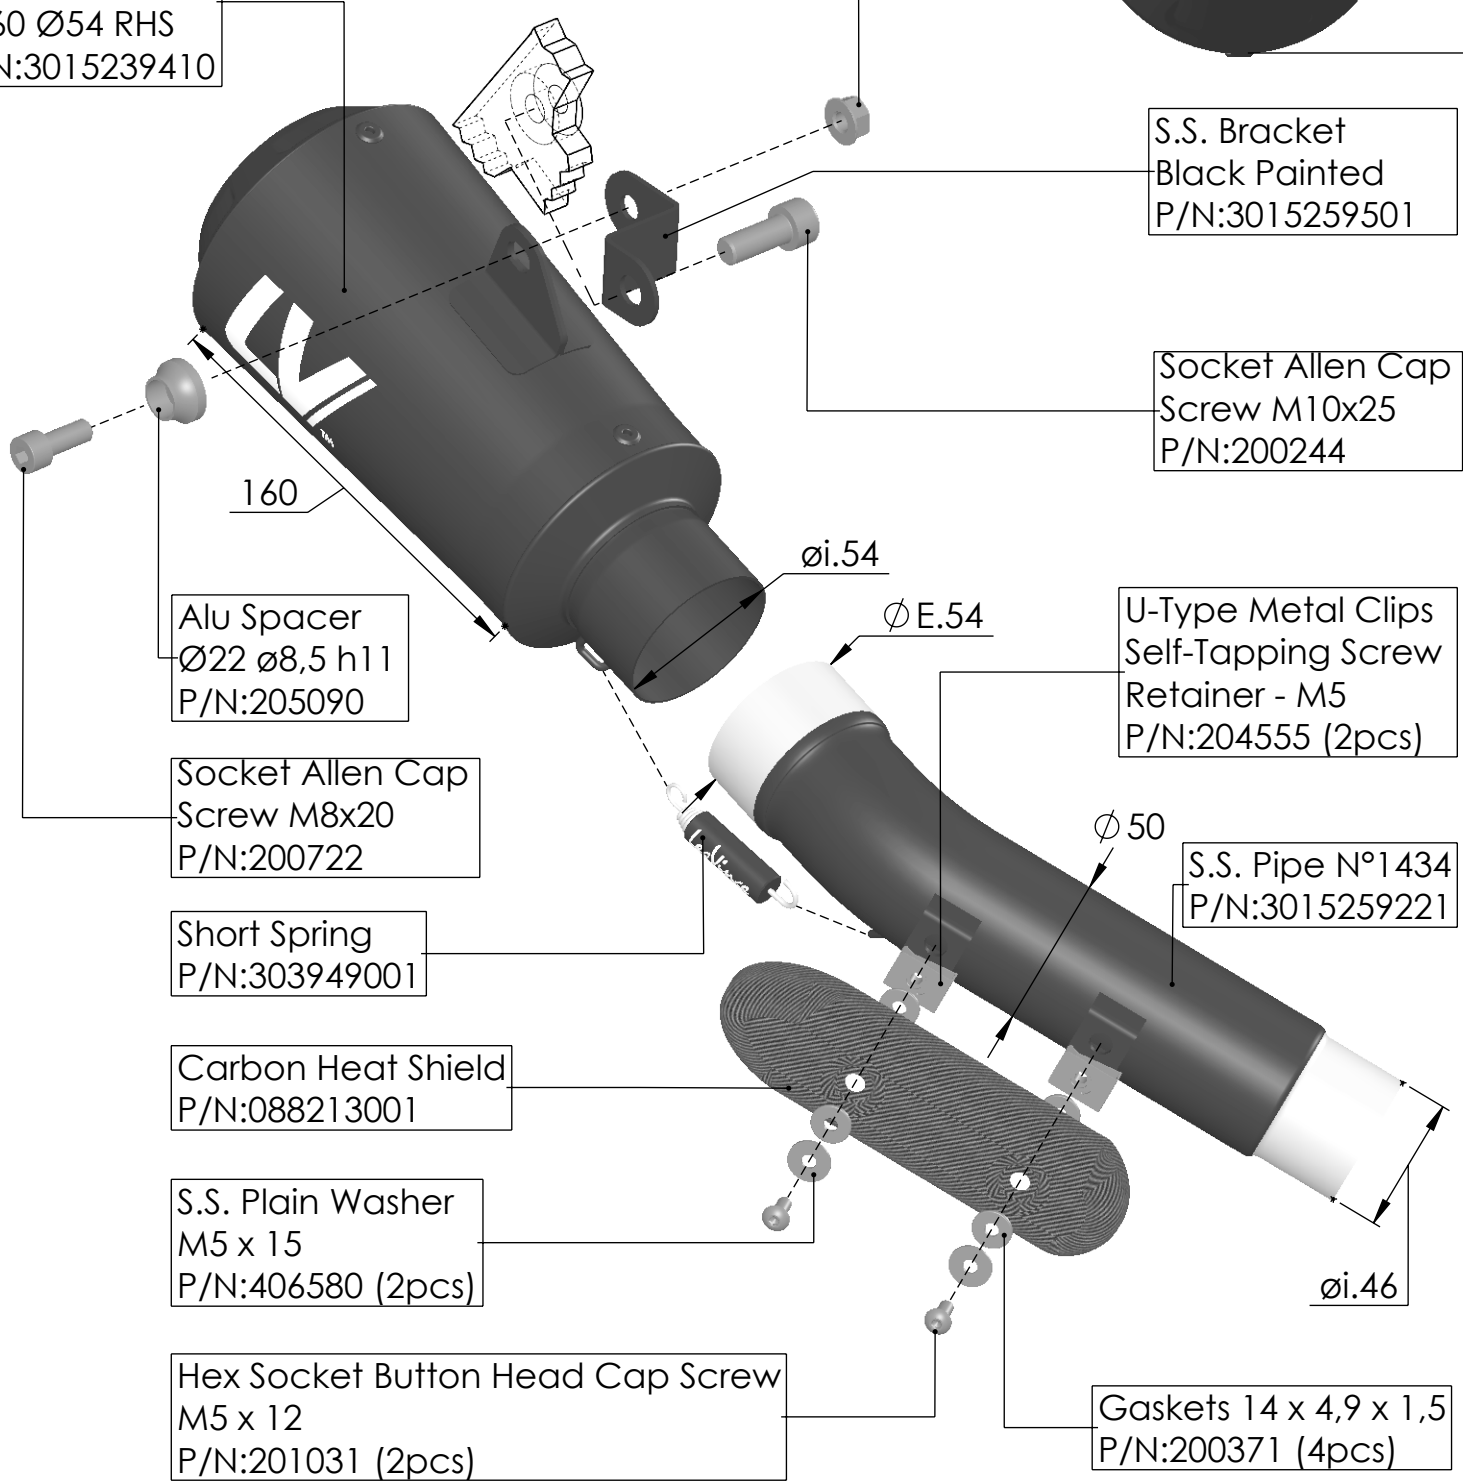

Self Locking Hex
Flange Nut M8
P/N:200298 (2pcs)

LV 10 silencer
S.S. FULL BLACK
L160 Ø54 RHS
P/N:3015239410

S.S. Bracket
Black Painted
P/N:3015259501

Socket Allen Cap
Screw M10x25
P/N:200244

Alu Spacer
Ø22 ø8,5 h11
P/N:205090

Socket Allen Cap
Screw M8x20
P/N:200722

Short Spring
P/N:303949001

Carbon Heat Shield
P/N:088213001

S.S. Plain Washer
M5 x 15
P/N:406580 (2pcs)

Hex Socket Button Head Cap Screw
M5 x 12
P/N:201031 (2pcs)

U-Type Metal Clips
Self-Tapping Screw
Retainer - M5
P/N:204555 (2pcs)

S.S. Pipe N°1434
P/N:3015259221

Gaskets 14 x 4,9 x 1,5
P/N:200371 (4pcs)

ART. 15259FB

BENELLI - 752S - (2022)

SLIP-ON - LV10 - S.S. FULL BLACK - APPROVED