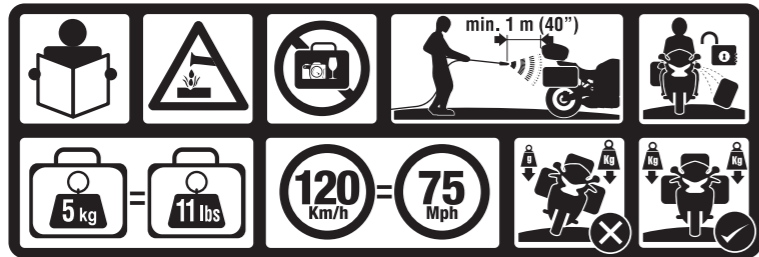

Close

Accessories (Optional)

Colour cover

Other Shad Products

Top & Side Cases Comfort Seats Soft Bags ATV luggage

Find out about other products at www.shad.es

SH23

USER MANUAL

3P SYSTEM change

N°	Code	Reference	Quantity
1	202878	STOPPER END CAP RIGHT	1
2	202879	STOPPER END CAP LEFT	1
3	304386	Screw 4,8x22 black zn DIN 7982	2

Open

Release

Assembly