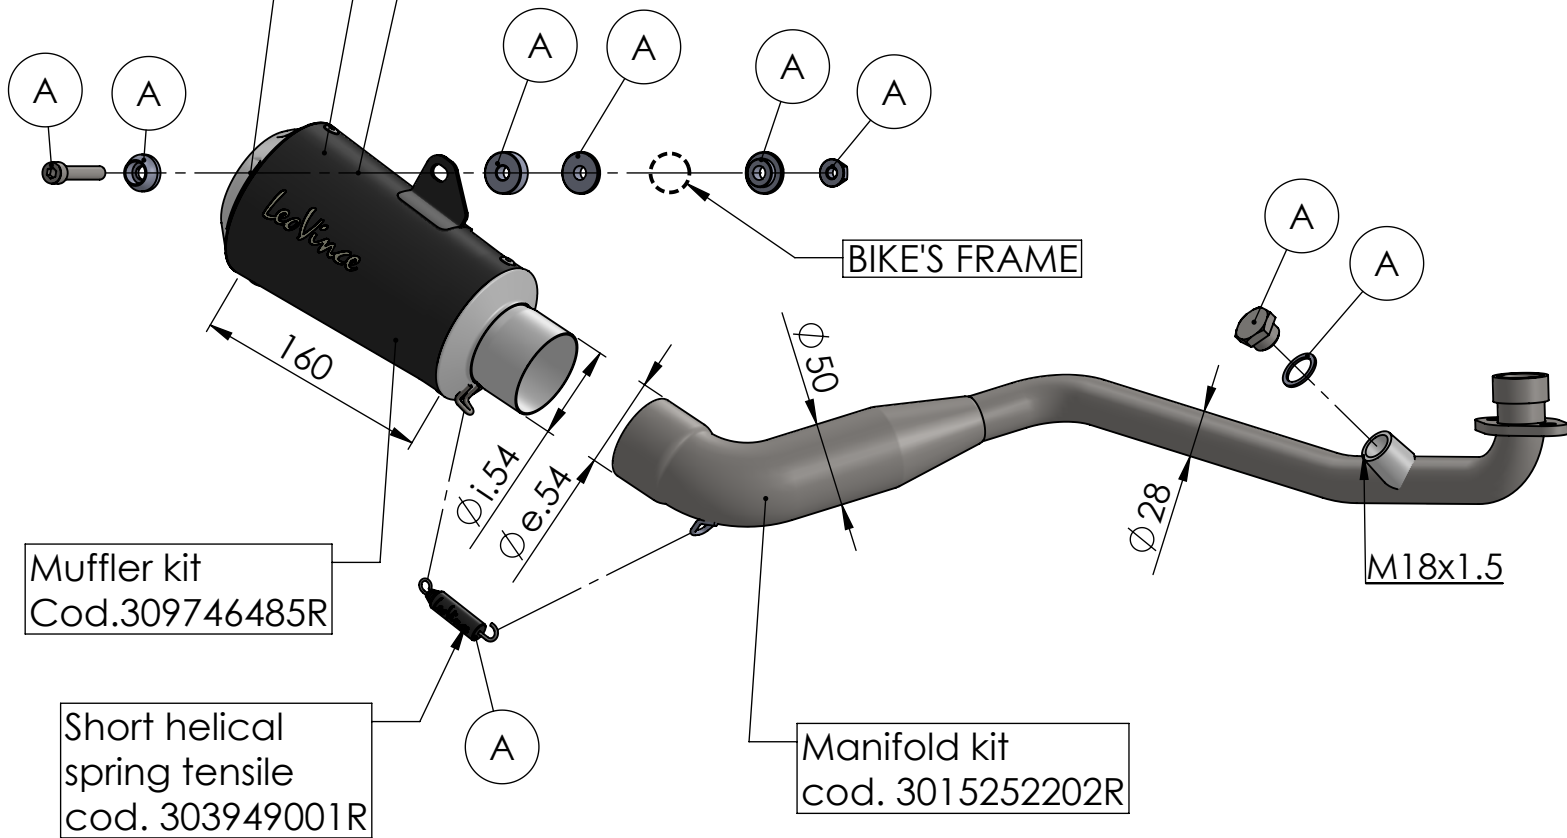

S.s end cup set
cod.309746701R

Outer sleeve
replacement kit
cod.309746012R

Muffler repack kit
cod.414204R

Muffler kit
Cod.309746485R

Short helical
spring tensile
cod. 303949001R

Manifold kit
cod. 3015252202R

ART. 15252B - SPARE PARTS

HONDA MSX 125 / GROM

Ⓐ FITTING KIT cod.3015252601R