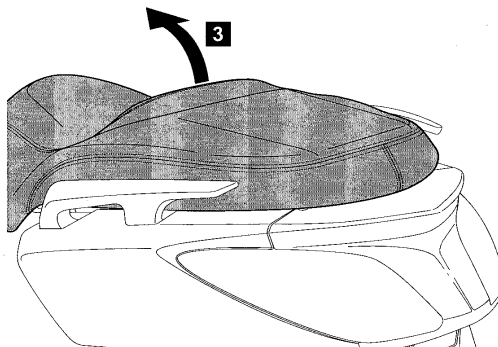

MOUNTING INSTRUCTION • INSTRUCTIONS DE MONTAGE • MONTAGEANLEITUNG • ISTRUZIONI DI MONTAGGIO

Sky-Cruiser / X-Max Backrest Base (2010- →)

37P-W0772-00-00

| Posnr. | QTY | |
|--------|-----|---|
| ① | 1 |  |
| ② | 2 |  |
| ③ | 2 |  |

Sky-Cruiser / X-Max Backrest Base (2010→)