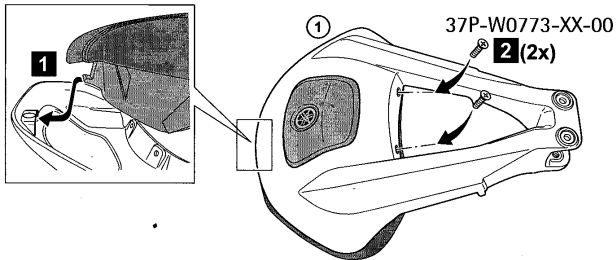

MOUNTING INSTRUCTION • INSTRUCTIONS DE MONTAGE • MONTAGEANLEITUNG • ISTRUZIONI DI MONTAGGIO

Sky-Cruiser / X-Max Backrest Base (2010- →)

37P-W0772-00-00

| Posnr. | QTY | |
|--------|-----|---|
| ① | 1 |  |
| ② | 2 |  |
| ③ | 2 |  |

Sky-Cruiser / X-Max Backrest Base (2010→)