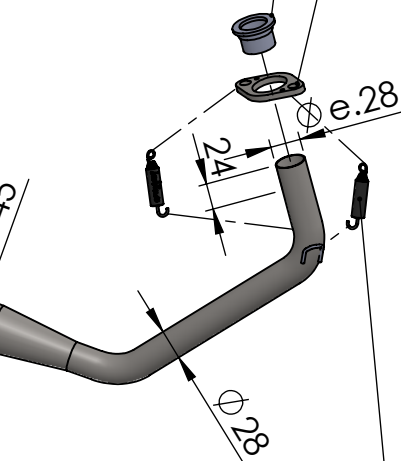

Db-Killer N.62
Cod.3014259801

Flange 45E sp.6
cod.205267

Bushing S.s
cod.206662

Knurled collar nut
M8 Cod.200298

2x Aluminium spacer
ø30-20X9x8.5
Cod. 204828

ORIGINAL FRAME
Please remove rubber
located inside

Aluminium spacer
ø30X15x8.5
Cod. 206663

Plain washer
ø 6x ø 24
Cod.201146

ORIGINAL FRAME

Allen screw
M6X20 T.C.Z.B.
Cod.203508

Flange 45E S.s
cod.205267

Bushing S.s
cod.206662

Mounting
plate M6 Z.B.
Cod.204664

Allen screw M8X55
T.C.Z.B.
Cod.200331

Carbon Bracket FM4S
Cod.307572505

LV ONE EVO S.s black
silencer medium
Øi 45X300 RHS
Cod.3014340485

3x Short helical
spring tensile
cod. 303949001

Aluminium spacer
ø27X8,5
Cod. 204321

Pipe N°1335 s.s
cod. 3014340201

WARNING

it is advisable to optimize the carburation by remapping the stock ECU or by adopting an additional ECU unit.

ART. 14340EB

YAMAHA MT-125 / YZF-R125

FULL SYSTEM - LV ONE EVO - BLACK