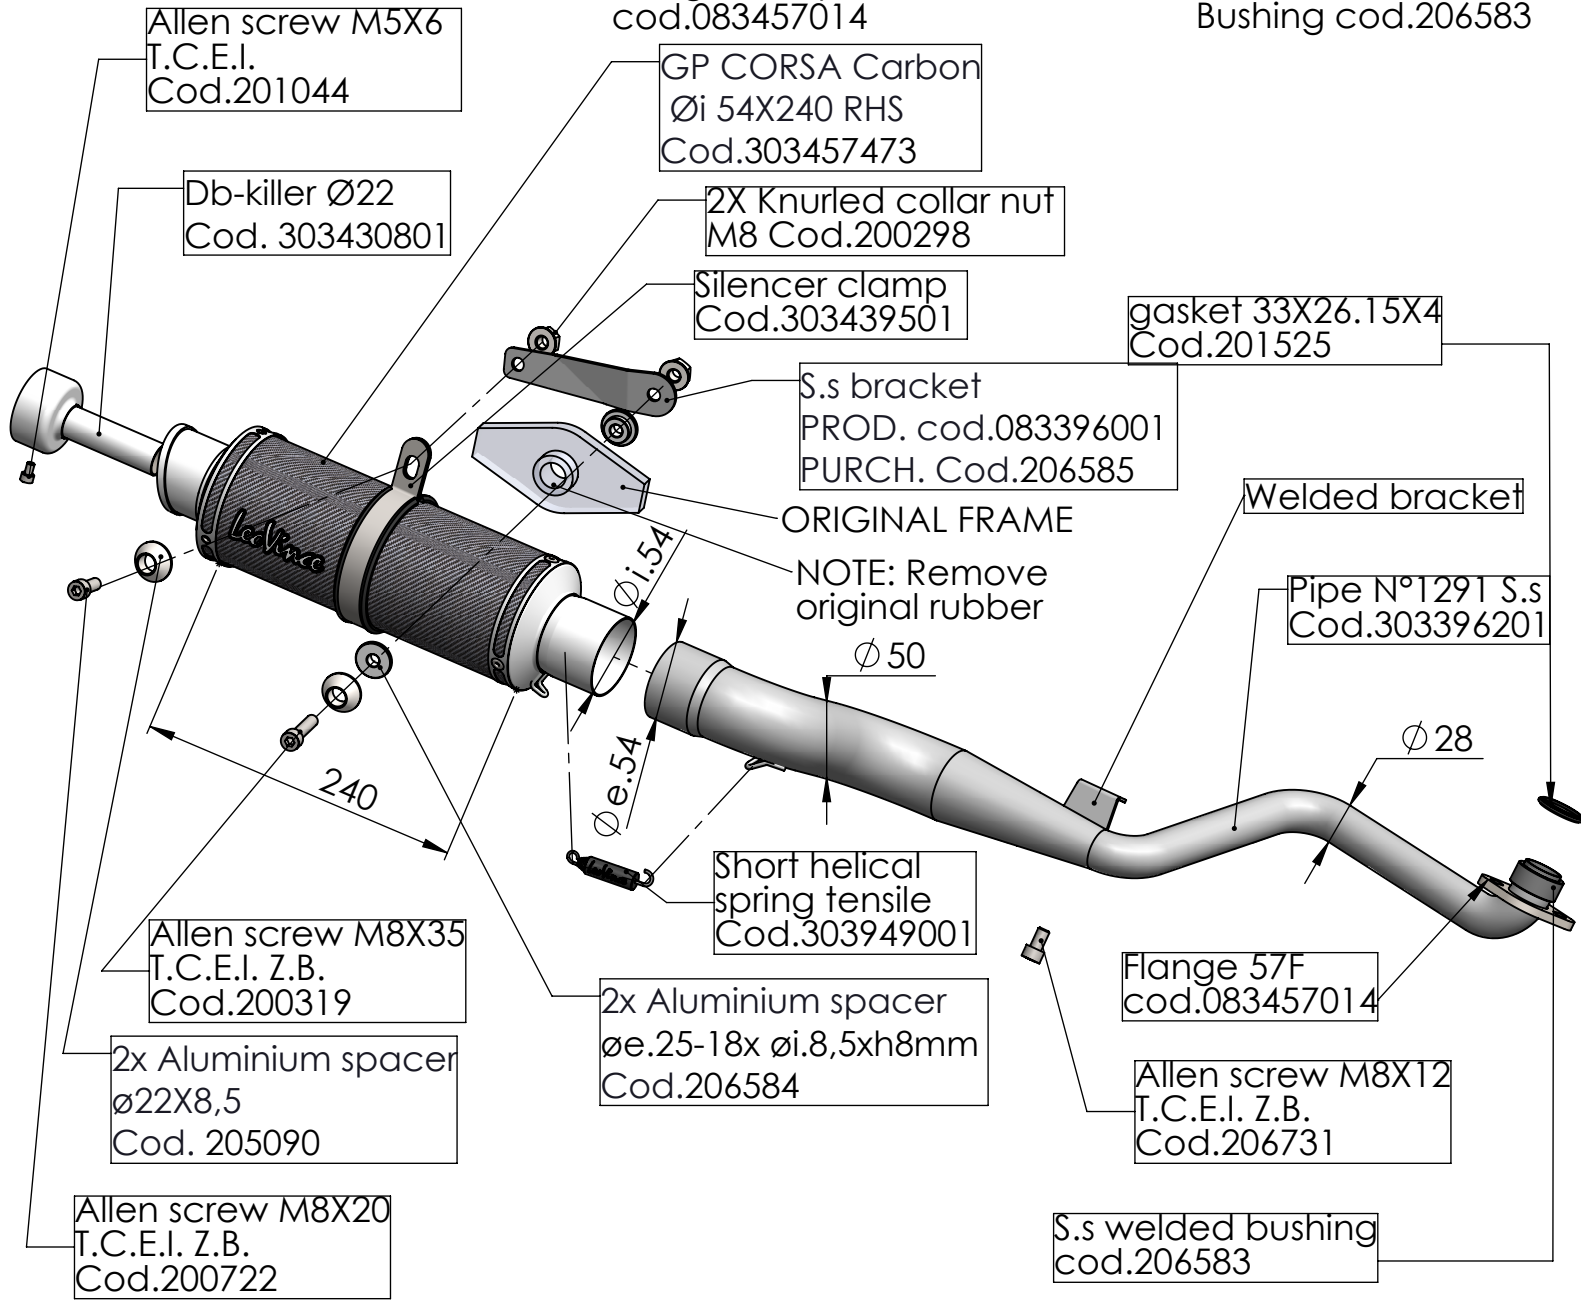

Flange 57F sp.6 mm
cod.083457014

Bushing cod.206583

ART. 3396

HONDA MSX 125 / GROM

FULL SYSTEM - GP CORSA - CARBON