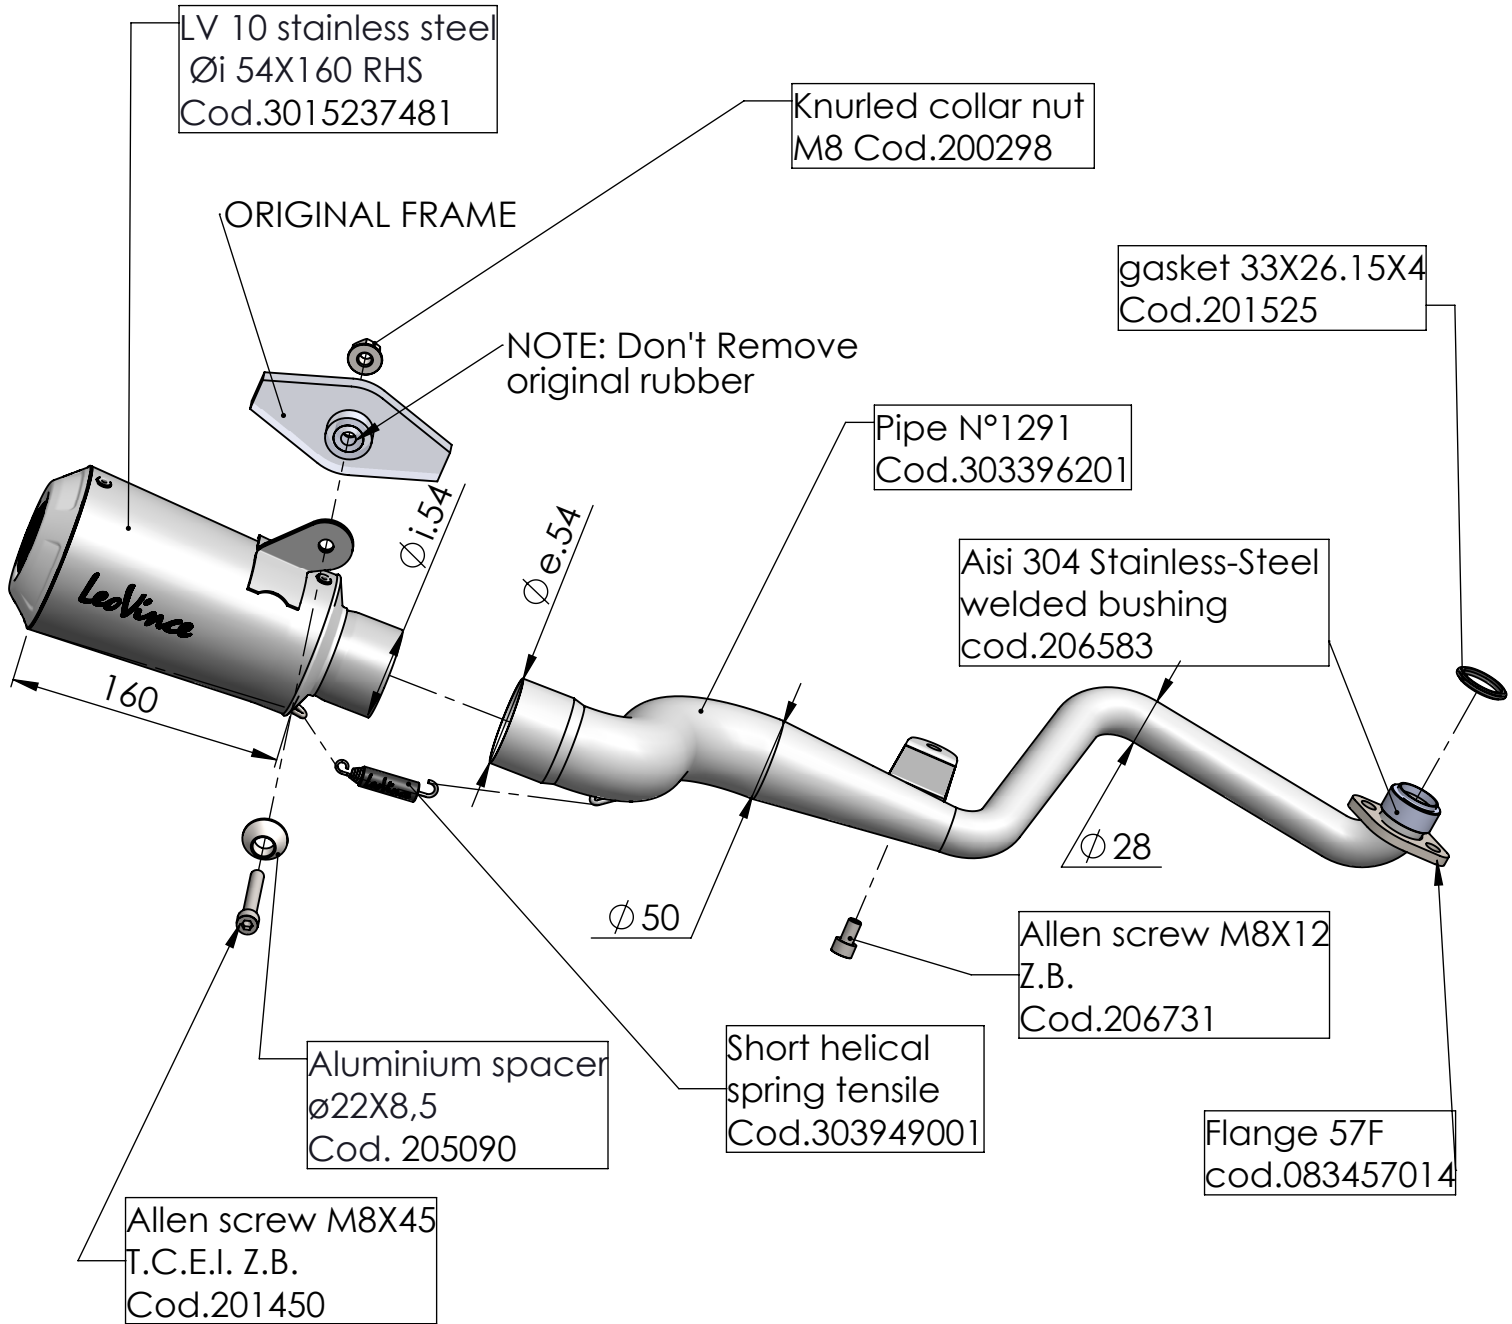

Flange 57F sp.6 mm
cod.083457014

Bushing cod.206583

ART. 15237

HONDA MSX 125 / GROM

FULL SYSTEM - LV 10 - STAINLESS S.