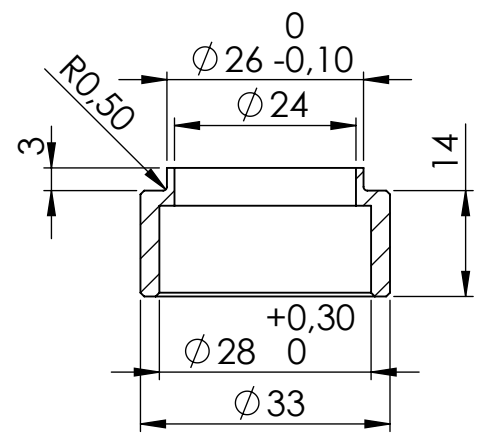

Flange 57F sp.6 mm
cod.083457014

Bushing cod.206583

ART. 15237

HONDA MSX 125 / GROM

FULL SYSTEM - LV 10 - STAINLESS S.