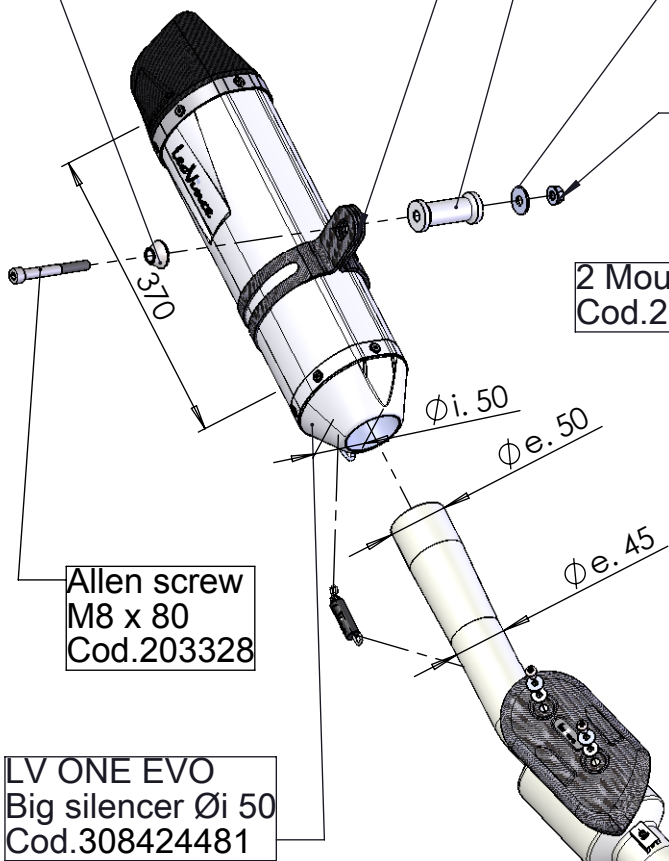

Db-Killer 32B  
Cod.307762801

VIEW "A"  
Flange "25B"

VIEW "A"  
Bushing Cod.206062

Carbon bracket FB5AS  
Cod.308532501

Aluminium spacer  
SBK SBK Ø27X8.5  
Cod.204321

Aluminium Spacer  
27/20X60X8.5  
Cod.206376

Plain washer  
Ø8x24  
Cod.200321

Knurled collar  
nut M8  
Cod.200298

2 Mounting plate M5  
Cod.204555

2 Allen screw  
M5X12 T.B.E.I.  
Cod.201031

2 Plain washer  
5x15 Inox  
Cod.406580

Carbon cover  
Cod.0814043001

2 Flange "25B"  
Cod. 200560

Allen screw  
M8 x 80  
Cod.203328

4 Gasket  
14x4.9x1.5  
Cod.200371

LV ONE EVO  
Big silencer Øi 50  
Cod.308424481

Pipe 2/1 -  
stainless s. N°1128  
Cod.3014043203

"OPTIONAL"  
5683

N°3 Short helical spring  
tensile  
Cod.303949001

Pipe stainless s.  
N°1127  
Cod.3014043201

**ART 14187E**

**YAMAHA T- MAX 530 ABS / DX / SX**

Full system 2/1 - LeoVince "LV ONE EVO" - Stainless Steel