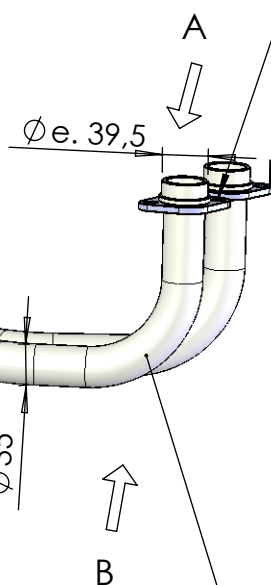

Db-Killer 32B  
Cod.307762801

VIEW "A"  
Flange "25B"

VIEW "A"  
Bushing Cod.206062

Carbon bracket FB5AS  
Cod.308532501

Aluminium spacer  
SBK SBK Ø27X8.5  
Cod.204321

Aluminium Spacer  
27/20X60X8.5  
Cod.206376

Plain washer  
Ø8x24  
Cod.200321

Knurled collar  
nut M8  
Cod.200298

2 Mounting plate M5  
Cod.204555

2 Allen screw  
M5X12 T.B.E.I.  
Cod.201031

2 Plain washer  
5x15 Inox  
Cod.406580

Carbon cover  
Cod.0814043001

2 Flange "25B"  
Cod. 200560

Allen screw  
M8 x 80  
Cod.203328

4 Gasket  
14x4.9x1.5  
Cod.200371

LV ONE EVO  
Big silencer Øi 50  
Cod.308424481

Pipe 2/1 -  
stainless s. N°1128  
Cod.3014043203

"OPTIONAL"  
5683

N°3 Short helical spring  
tensile  
Cod.303949001

Pipe stainless s.  
N°1127  
Cod.3014043201

**ART 14187E**

**YAMAHA T- MAX 530 ABS / DX / SX**

Full system 2/1 - LeoVince "LV ONE EVO" - Stainless Steel