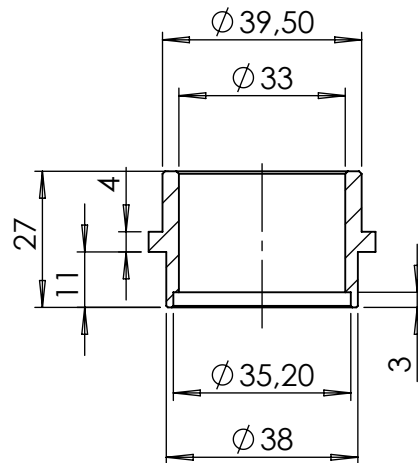

Db-Killer 32B  
Cod.307762801

VIEW "A"  
Flange "25B"

VIEW "A"  
Bushing Cod.206062

Carbon bracket FB5AS  
Cod.308532501

Aluminium spacer  
SBK SBK Ø27X8.5  
Cod.204321

Aluminium Spacer  
27/20X60X8.5  
Cod.206376

Plain washer  
Ø8x24  
Cod.200321

Knurled collar  
nut M8  
Cod.200298

2 Mounting plate M5  
Cod.204555

2 Allen screw  
M5X12 T.B.E.I.  
Cod.201031

2 Plain washer  
5x15 Inox  
Cod.406580

Carbon cover  
Cod.0814043001

2 Flange "25B"  
Cod. 200560

Allen screw  
M8 x 80  
Cod.203328

4 Gasket  
14x4.9x1.5  
Cod.200371

LV ONE EVO  
Big silencer Øi 50  
Cod.308424481

Pipe 2/1 -  
stainless s. N°1128  
Cod.3014043203

"OPTIONAL"  
5683

N°3 Short helical spring  
tensile  
Cod.303949001

Pipe stainless s.  
N°1127  
Cod.3014043201

**ART 14187E**

**YAMAHA T- MAX 530 ABS / DX / SX**

Full system 2/1 - LeoVince "LV ONE EVO" - Stainless Steel