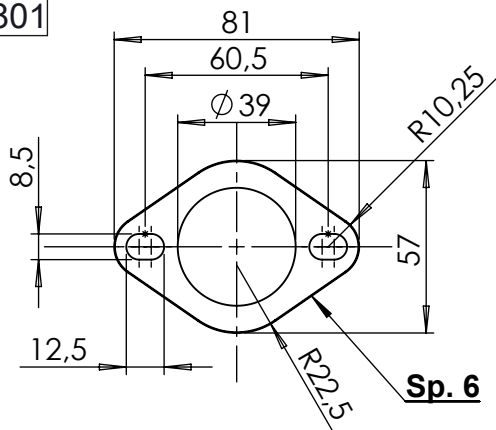

Db-Killer 32B  
Cod.307762801

VIEW "A"  
Flange "25B"

VIEW "A"  
Bushing Cod.206062

Carbon bracket FB5AS  
Cod.308532501

Aluminium spacer  
SBK SBK Ø27X8.5  
Cod.204321

Aluminium Spacer  
27/20X60X8.5  
Cod.206376

Plain washer  
Ø8x24  
Cod.200321

Knurled collar  
nut M8  
Cod.200298

2 Mounting plate M5  
Cod.204555

2 Allen screw  
M5X12 T.B.E.I.  
Cod.201031

2 Plain washer  
5x15 Inox  
Cod.406580

Carbon cover  
Cod.0814043001

2 Flange "25B"  
Cod. 200560

Allen screw  
M8 x 80  
Cod.203328

4 Gasket  
14x4.9x1.5  
Cod.200371

LV ONE EVO  
Big silencer Øi 50  
Cod.308424481

Pipe 2/1 -  
stainless s. N°1128  
Cod.3014043203

"OPTIONAL"  
5683

N°3 Short helical spring  
tensile  
Cod.303949001

Pipe stainless s.  
N°1127  
Cod.3014043201

**ART 14187E**

**YAMAHA T- MAX 530 ABS / DX / SX**

Full system 2/1 - LeoVince "LV ONE EVO" - Stainless Steel