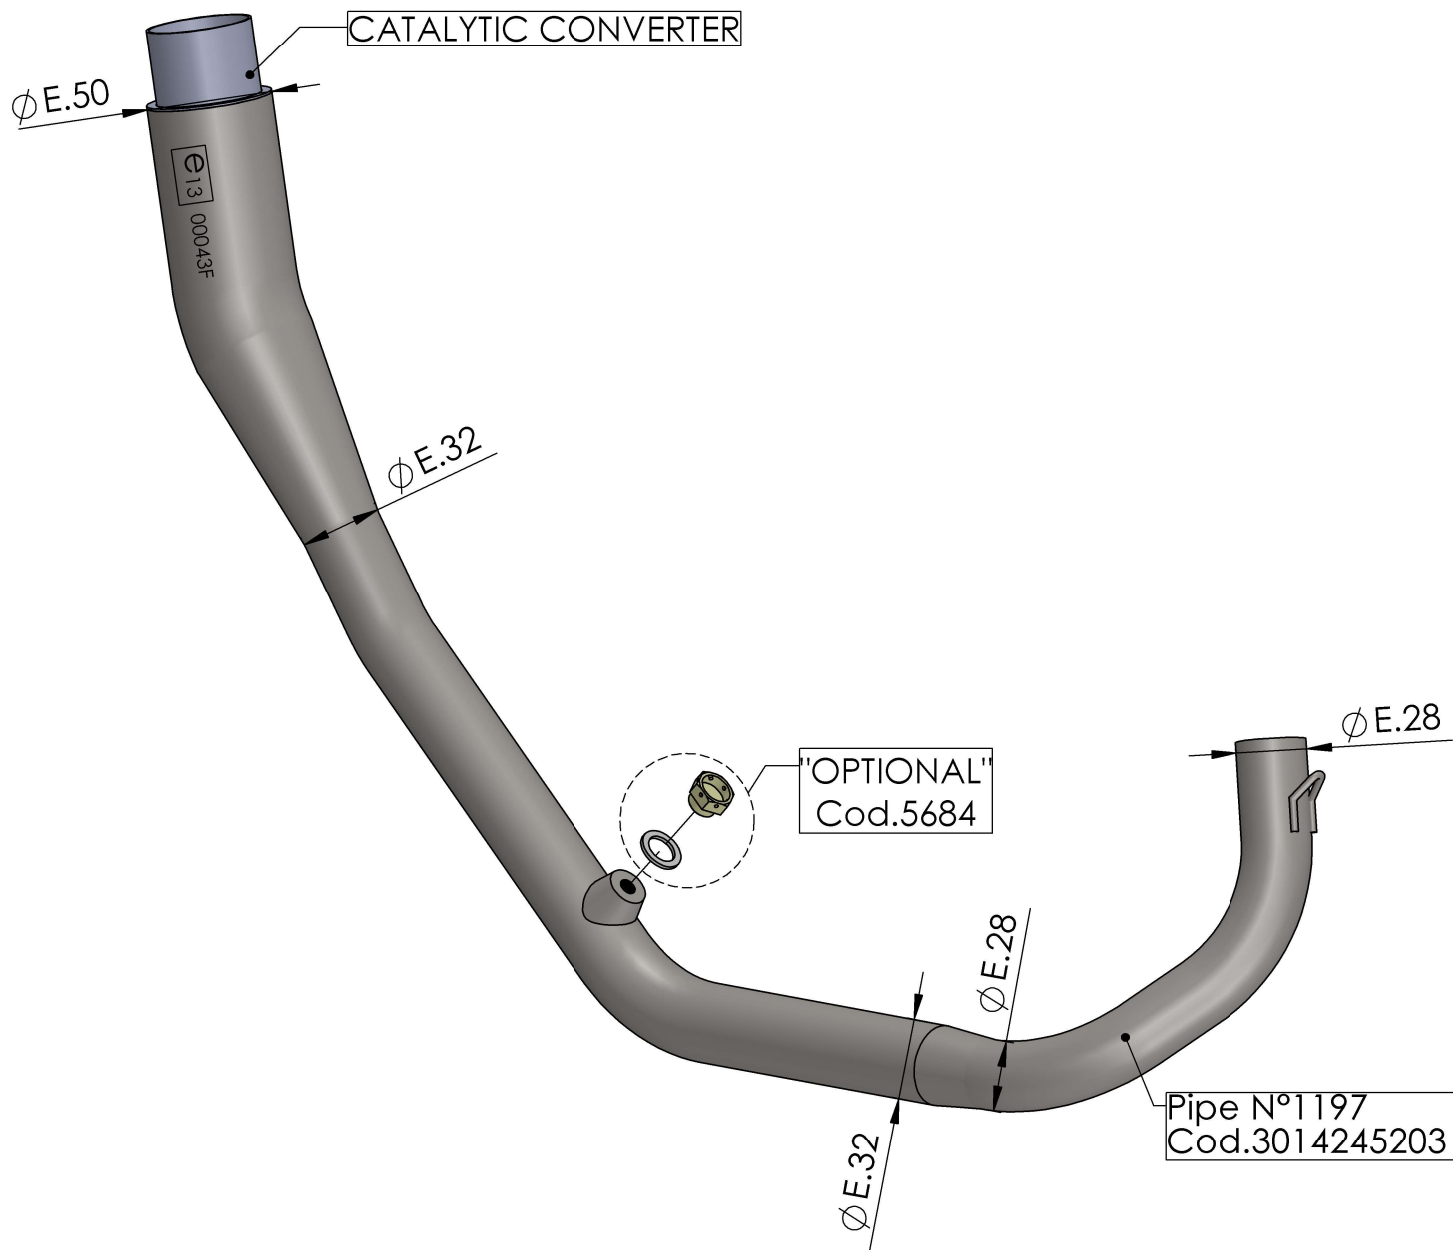

EU-APPROVED CATALYTIC CONVERTER MANIFOLD

ART. 16018

HONDA CB125R

SUITABLE FOR LEOVINCE ART 14245E-14245EK-14246E-14246EK