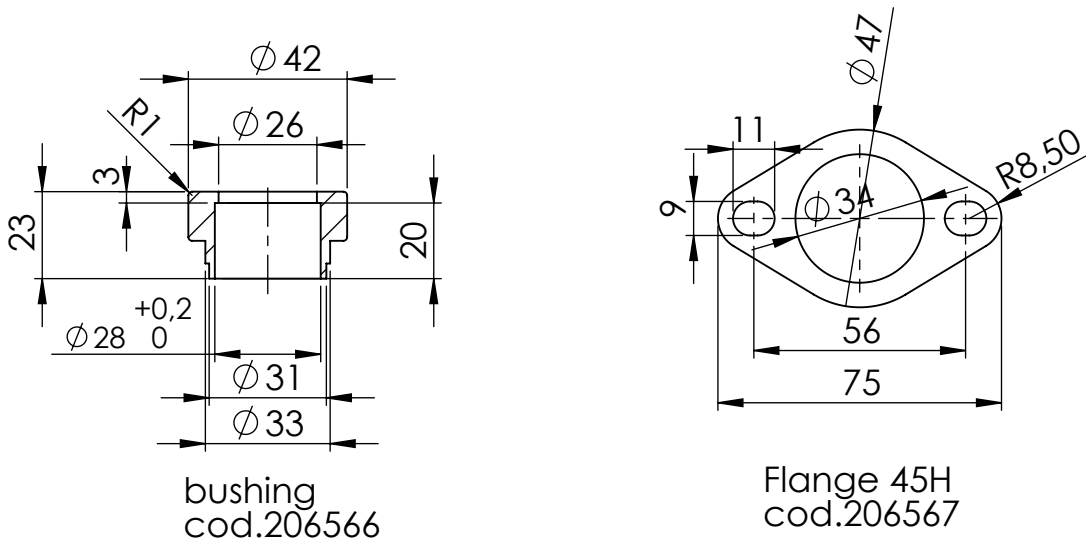

# EU- APPROVED CATALYTIC CONVERTER MANIFOLD

**ART. 16027**

**YAMAHA 125 X-MAX**

**SUITABLE FOR LEOVINCE ART. 14323E-14323EK-14060-14060K**

**CARBON COVER Cod. 306974002**