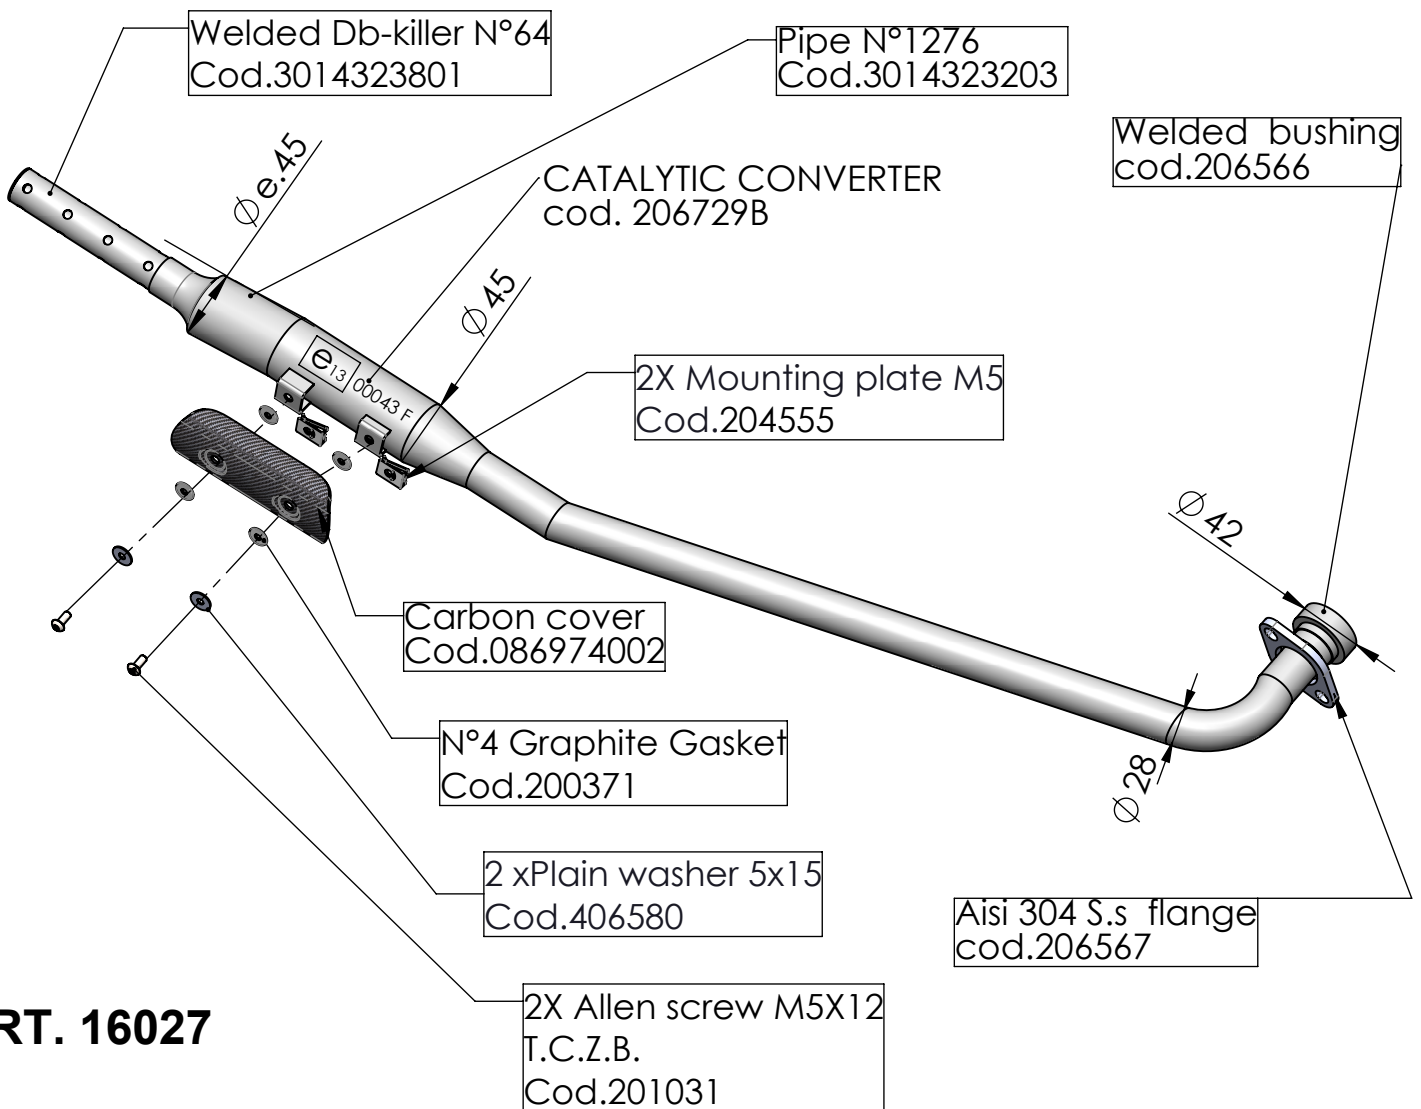

# EU- APPROVED CATALYTIC CONVERTER MANIFOLD

**ART. 16027**

**YAMAHA 125 X-MAX**

**SUITABLE FOR LEOVINCE ART. 14323E-14323EK-14060-14060K**

**CARBON COVER Cod. 306974002**