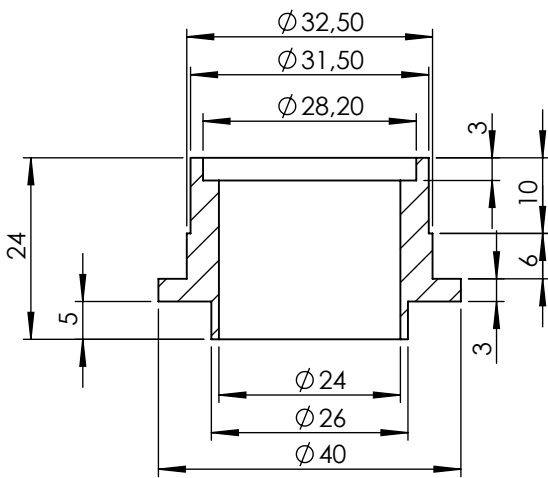

EU-APPROVED CATALYTIC CONVERTER MANIFOLD

Bushing
Cod. 204640

Flange 43E Sp. 5mm
Cod. 206308

ART.16029

HONDA PCX 125

SUITABLE FOR LEOVINCE ART. 14327E-14327EK-14062-14062K