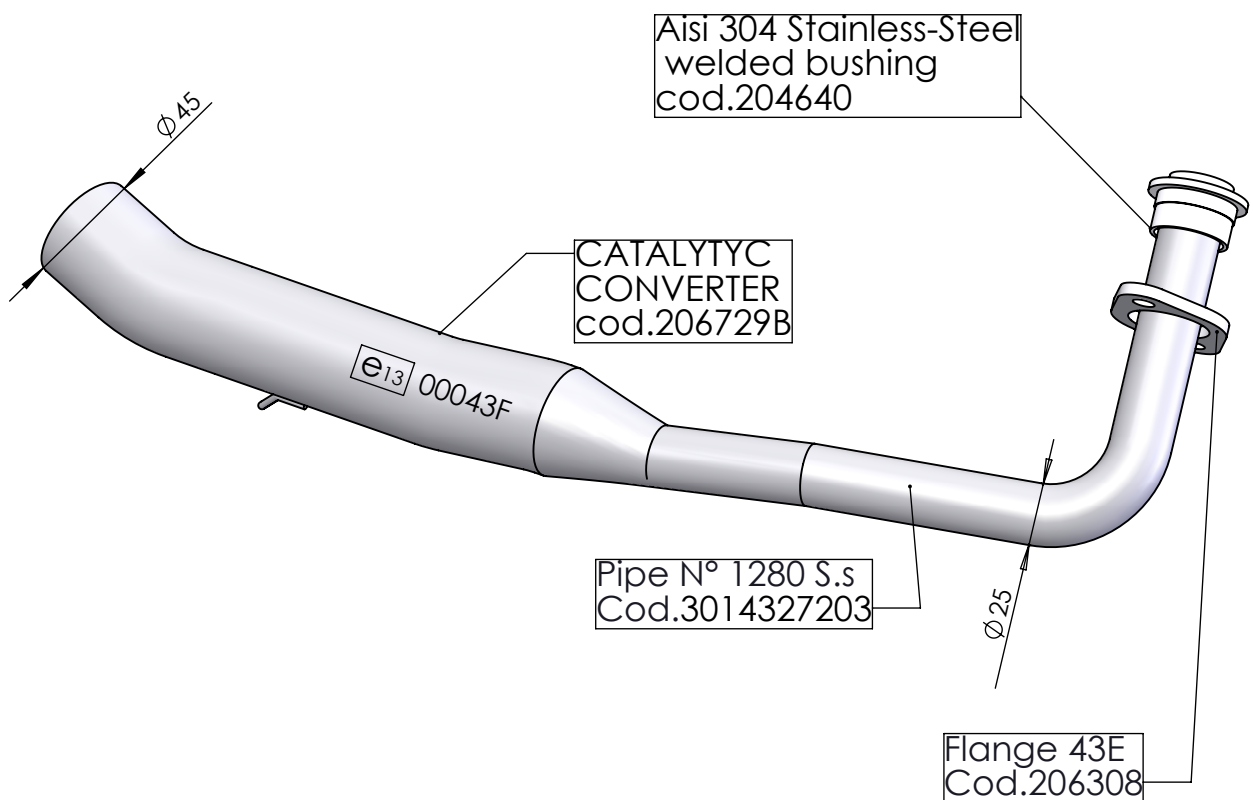

EU-APPROVED CATALYTIC CONVERTER MANIFOLD

Bushing
Cod. 204640

Flange 43E Sp. 5mm
Cod. 206308

ART.16029

HONDA PCX 125

SUITABLE FOR LEOVINCE ART. 14327E-14327EK-14062-14062K