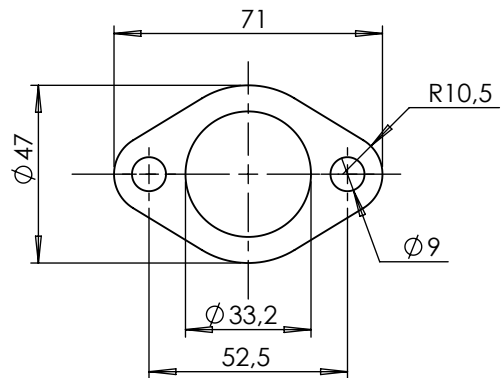

EU-APPROVED CATALYTIC CONVERTER MANIFOLD

Bushing
Cod. 204640

Flange 43E Sp. 5mm
Cod. 206308

ART.16029

HONDA PCX 125

SUITABLE FOR LEOVINCE ART. 14327E-14327EK-14062-14062K