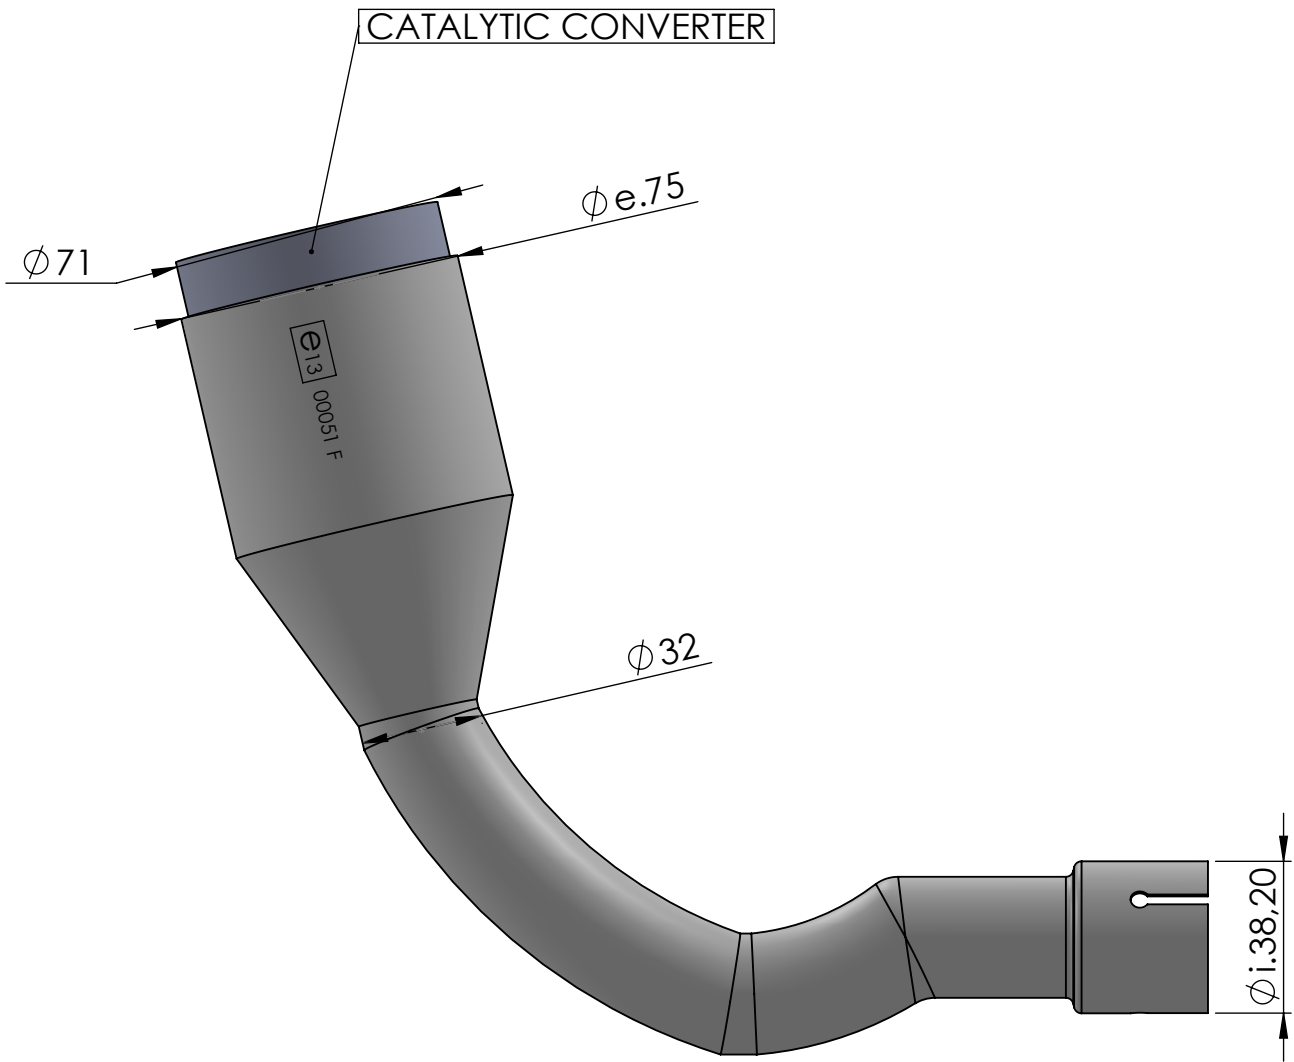

# EU- APPROVED CATALYTIC CONVERTER MANIFOLD

**ART. 16025**

VESPA PIAGGIO GTS 300 HPE- GTS SUPER 300-6 GIORNI 300

SUITABLE FOR LEOVINCE ART. 14316E-14316EK-14059-14059EK