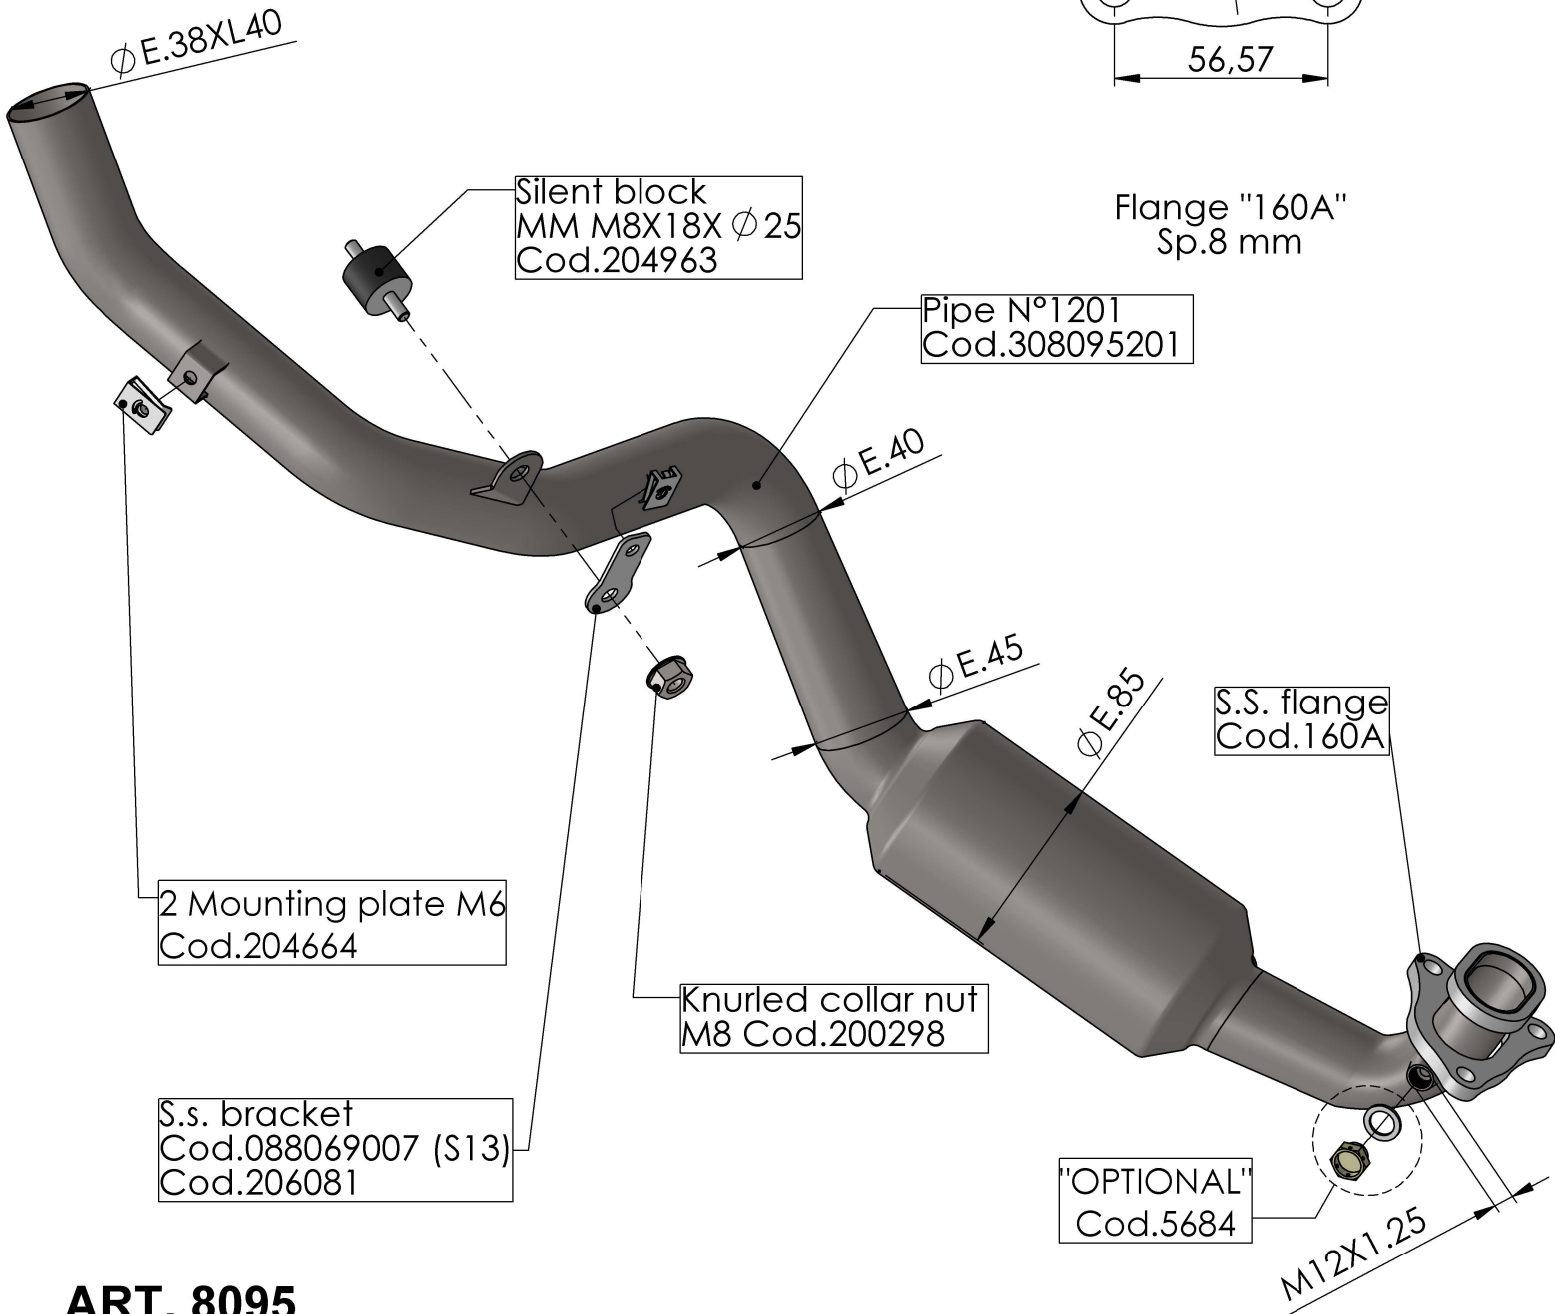

Flange "160A"  
Sp.8 mm

**ART. 8095**

**HONDA X-ADV 750**

CAT ELIMINATOR - COMPATIBLE WITH STOCK SILENCER  
 AND LEOVINCE SLIP-ON ART 14195S - 14196S - 14193E - 14194E 14046 .

**WARNING**  
 it is advisable to optimize the carburation by remapping  
 the stock ECU or by adopting an additional ECU unit.